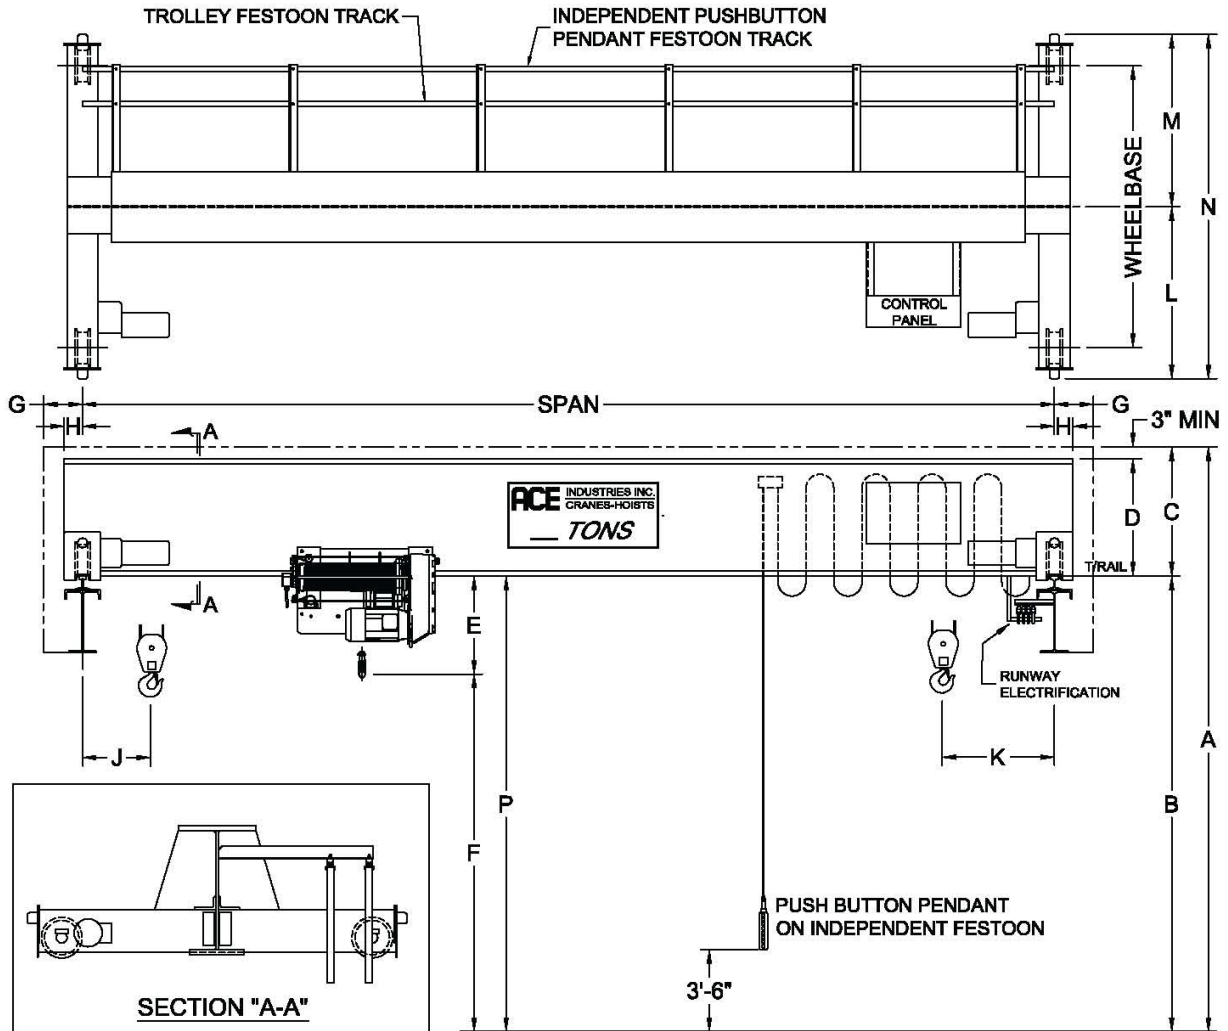

[Crane Runway Beam Design Software](#)

CRANE SPECIFICATIONS		DIMENSIONS		 	
Span		A		RW SIZE:	
Capacity		B		BY:	DATE:
Bridge Speed		C		<b>ACE INDUSTRIES, INC.</b> <b>CRANES-HOISTS</b>	
Trolley Speed		D			
Hoist Speed		E		GENERAL ARRANGEMENT	
Available Lift		F		TOP RUNNING	
Hoist		G		SINGLE GIRDER CRANE	
Bridge Electrification	FLAT CABLE FESTOON	H			
Runway Electrification		J			
Motor Voltage		K			
Control Voltage	120-1-60	L			
Max Wheel Load		M			
Wheelbase, (W)		N			
CMAA Class					
Crane Weight					

---

[Crane Runway Beam Design Software](#)

---

The structural engineering software for design of frame, beam and truss structures, performing linear and nonlinear.. Analysis & Design Software for Cranes and Craneways For suspension cranes, the bottom chord of the runway girder is subjected to local flange bending due to the wheel loads in addition to the main load bearing capacity.. Crane Runway Beam Minor Unbraced Length

## **crane runway beam design software**

crane runway beam design software [Vpn Software Mac Free](#)

[Parallel For Mac 8](#)

CRANE SPECIFICATIONS		DIMENSIONS		 	
Span		A		RW SIZE:	
Capacity		B		BY:	DATE:
Bridge Speed		C		<b>ACE INDUSTRIES, INC.</b> <b>CRANES-HOISTS</b>	
Trolley Speed		D			
Hoist Speed		E		GENERAL ARRANGEMENT	
Available Lift		F		TOP RUNNING	
Hoist		G		SINGLE GIRDER CRANE	
Bridge Electrification	FLAT CABLE FESTOON	H			
Runway Electrification		J			
Motor Voltage		K			
Control Voltage	120-1-60	L			
Max Wheel Load		M			
Wheelbase, (W)		N			
CMAA Class					
Crane Weight					