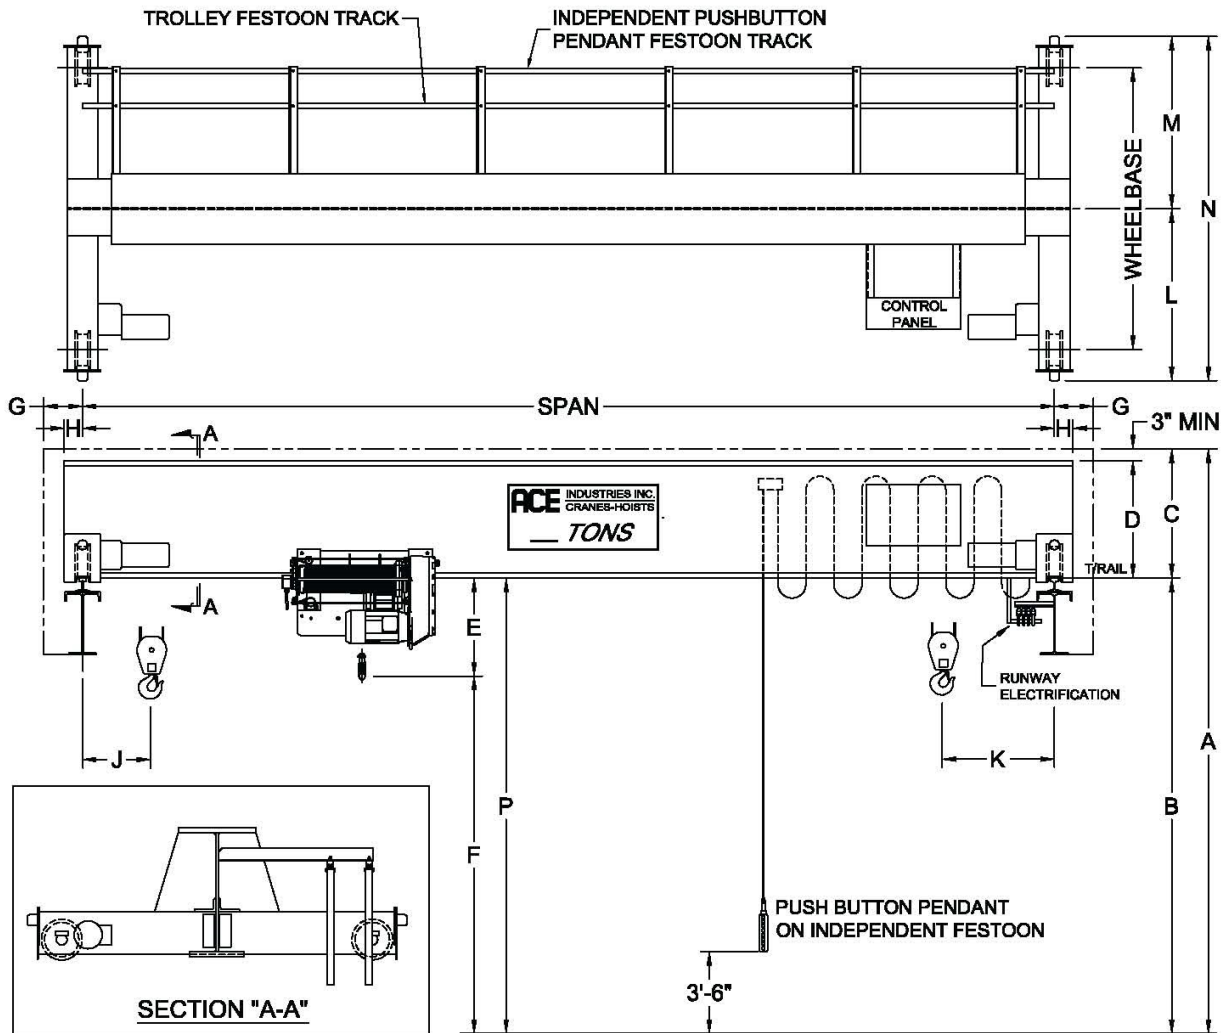

[Crane Runway Beam Design Software](#)

CRANE SPECIFICATIONS		DIMENSIONS		 	
Span		A		RW SIZE:	
Capacity		B		BY:	DATE:
Bridge Speed		C		<b>ACE INDUSTRIES, INC.</b> <b>CRANES-HOISTS</b>	
Trolley Speed		D			
Hoist Speed		E		GENERAL ARRANGEMENT	
Available Lift		F		TOP RUNNING	
Hoist		G		SINGLE GIRDER CRANE	
Bridge Electrification	FLAT CABLE FESTOON	H			
Runway Electrification		J			
Motor Voltage		K			
Control Voltage	120-1-60	L			
Max Wheel Load		M			
Wheelbase, (W)		N			
CMAA Class					
Crane Weight					

---

[Crane Runway Beam Design Software](#)

---

The structural engineering software for design of frame, beam and truss structures, performing linear and nonlinear.. Analysis & Design Software for Cranes and Craneways For suspension cranes, the bottom chord of the runway girder is subjected to local flange bending due to the wheel loads in addition to the main load bearing capacity.. Crane Runway Beam Minor Unbraced Length

## **crane runway beam design software**

crane runway beam design software [Vpn Software Mac Free](#)

[Parallel For Mac 8](#)

CRANE SPECIFICATIONS		DIMENSIONS		 	
Span		A		RW SIZE:	
Capacity		B		BY:	DATE:
Bridge Speed		C		<b>ACE INDUSTRIES, INC.</b> <b>CRANES-HOISTS</b>	
Trolley Speed		D			
Hoist Speed		E		GENERAL ARRANGEMENT	
Available Lift		F		TOP RUNNING	
Hoist		G		SINGLE GIRDER CRANE	
Bridge Electrification	FLAT CABLE FESTOON	H			
Runway Electrification		J			
Motor Voltage		K			
Control Voltage	120-1-60	L			
Max Wheel Load		M			
Wheelbase, (W)		N			
CMAA Class					
Crane Weight					